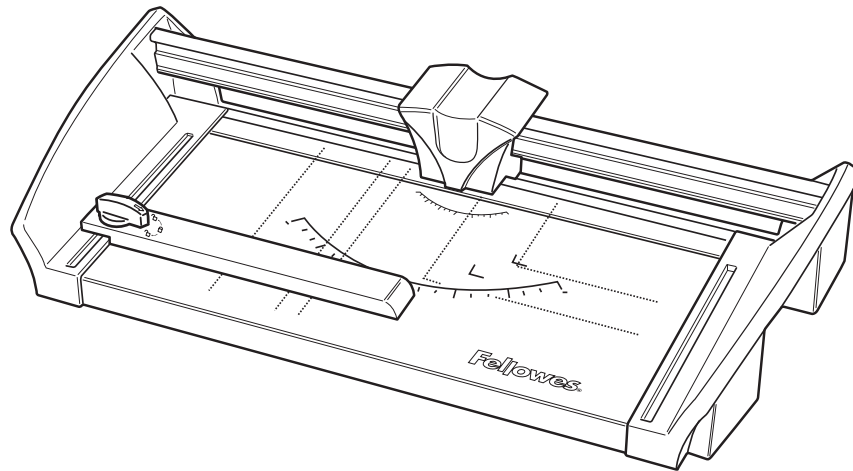

## CAPACITIES

CRC #	Model	Cutting Length (mm)	Cutting Length (inch)	Cutting Capacity (sheets 80 gsm)
54106	Atom A4	380	15	30
54107	Atom A3	460	18	30
54370	Gamma A4 / 120	305	12	20
54374	Gamma A3 / 180	460	18	20