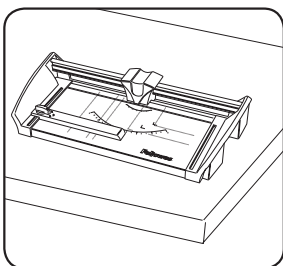

BEFORE TRIMMING YOUR DOCUMENTS

Place firmly on desktop