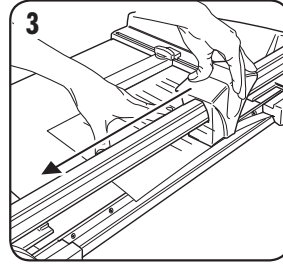

3. Hold paper with hand and / or clamping mechanism to ensure it doesn't move while trimming. Make sure that hands are not under the blade.