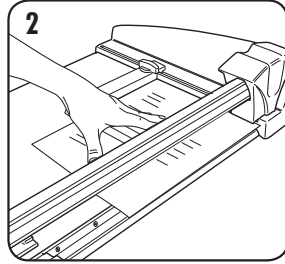

2. Place item (e.g. photo or paper) onto cutting table. Align paper with markings on the base of the trimmer.