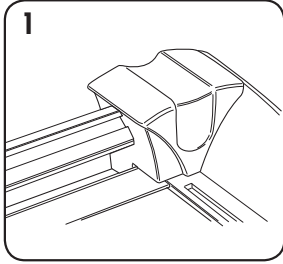

CUTTING PAPER AND PHOTOS

1. Pull cutting carriage to one end.